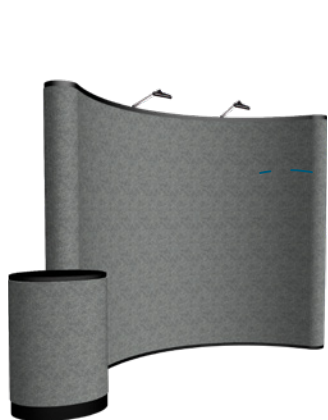

PANEL MATERIAL

Splash Pop-Ups

Face graphic panel

Block-Out Fabric

Block-out fabric is designed to prevent light from showing through the display. It is a good option for brightly lit areas.

Recycled Polyester Knit

Sustainable recycled polyester knit is made with fibers recycled from plastic bottles.

GeoMetrix Pop-Ups

Deluxe GeoMetrix 9-Quad Classic

Polyester Double Knit

Stretches both ways to create a taut fit on GeoMetrix frames, giving you countless options for setting up a creative display.

Traditional Pop-Ups

Full fabric panels

Hook-and-loop-receptive Fabric

High-quality polyester fiber.

Laminated center mural panels with fabric end panels

Mural Panel

Titan™ no-curl laminated media is rigid so it will not wrinkle or curl.